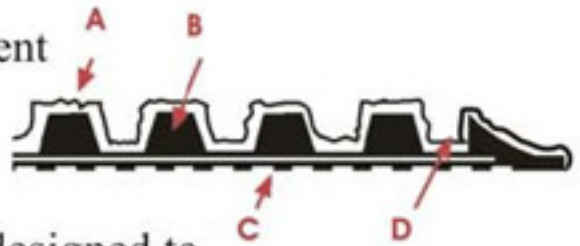

## **FEATURES & BENEFITS**

**100%**  
customer satisfaction  
GUARANTEED

- Durable, colorfast nylon face is suitable for indoor or outdoor use and is not adversely effected by salt or ice melt. (A)
- Face NUBS are reinforced with rubber to resist crushing, maintaining high performance and extending product life. Raised NUBS remove and trap dirt and moisture holding it below shoe level so it is not tracked in. (B)
- CarpetCleat backing minimizes movement on most carpets and improves traction on hard surfaces. (C)
- Fabric covered borders for the ultimate in fashion. The "Water Dam" border is designed to hold water and dirt on the mat, keeping it off carpets and floors. (D)
- Certified Slip Resistant by the National Floor Safety Institute.
- Numerous sizes ranging from 2'x3' to 6'x60'.
- No setup charges! Fast service! Orders ship on an average of 7 working days from time of final approval.